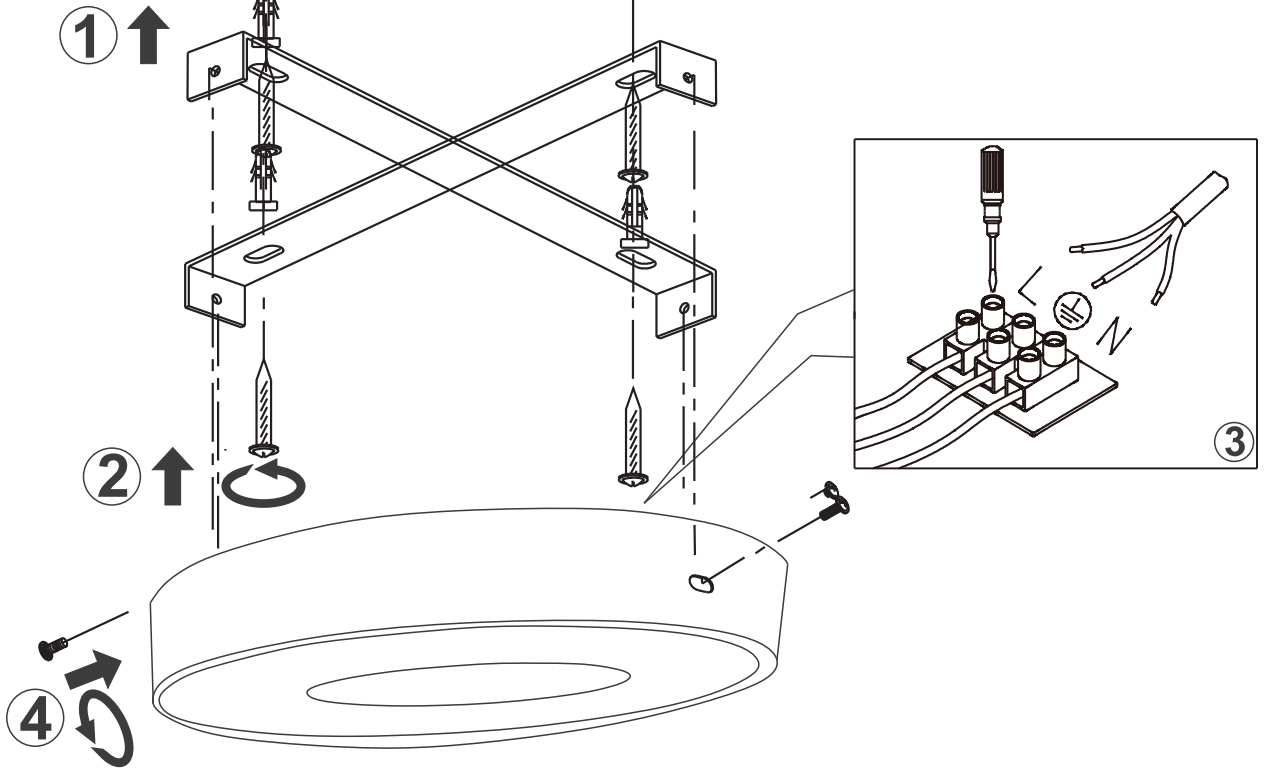

# GLOBO

LIGHTING

www.globo-lighting.com

41758-30  
41758-30B  
41758-30C  
41758-42  
41758-42B  
41758-42C

Match code

2700K-4200K-6000K

GLOBO Handels GmbH  
Gewerbestr. 3  
A-9184 Sankt Peter AUSTRIA

Frequency Bandwidth	Maximal radiation Transmitting power
2405MHz -- 2475MHz	6dBm