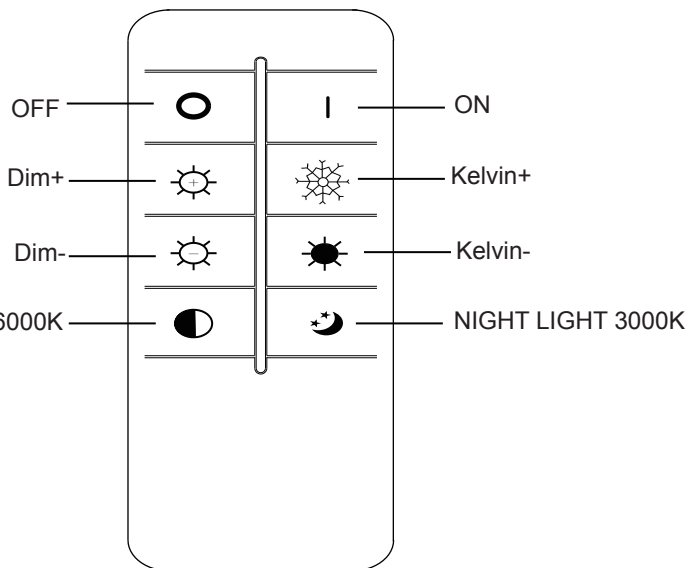

# GLOBO

LIGHTING

www.globo-lighting.com

41758-30  
41758-30B  
41758-30C  
41758-42  
41758-42B  
41758-42C

Match code

2700K-4200K-6000K

GLOBO Handels GmbH  
Gewerbestr. 3  
A-9184 Sankt Peter AUSTRIA

Frequency Bandwidth	Maximal radiation Transmitting power
2405MHz -- 2475MHz	6dBm