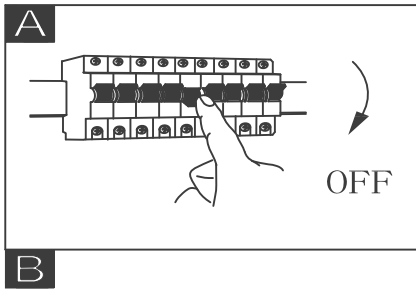

# GLOBO

LIGHTING

www.globo-lighting.com

41758-30  
41758-30B  
41758-30C  
41758-42  
41758-42B  
41758-42C

Match code

2700K-4200K-6000K

GLOBO Handels GmbH  
Gewerbestr. 3  
A-9184 Sankt Peter AUSTRIA

Frequency Bandwidth	Maximal radiation Transmitting power
2405MHz -- 2475MHz	6dBm