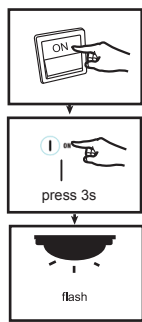

# GLOBO

LIGHTING

www.globo-lighting.com

41758-30  
41758-30B  
41758-30C  
41758-42  
41758-42B  
41758-42C

Match code

2700K-4200K-6000K

GLOBO Handels GmbH  
Gewerbestr. 3  
A-9184 Sankt Peter AUSTRIA

Frequency Bandwidth	Maximal radiation Transmitting power
2405MHz -- 2475MHz	6dBm