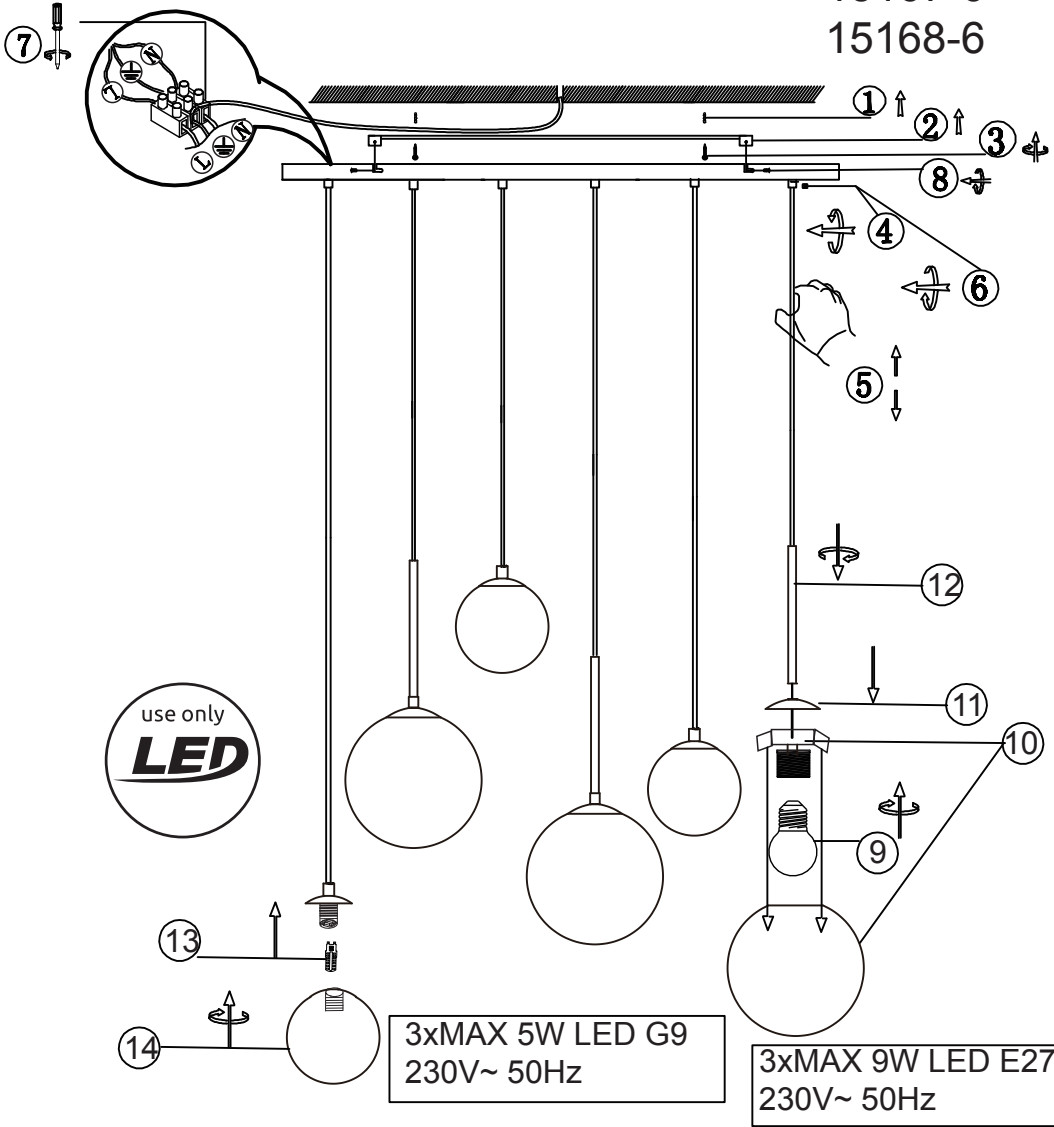

GLOBO

LIGHTING

www.globo-lighting.com

15167-6

15168-6

use only
LED

3xMAX 5W LED G9
230V~ 50Hz

3xMAX 9W LED E27
230V~ 50Hz