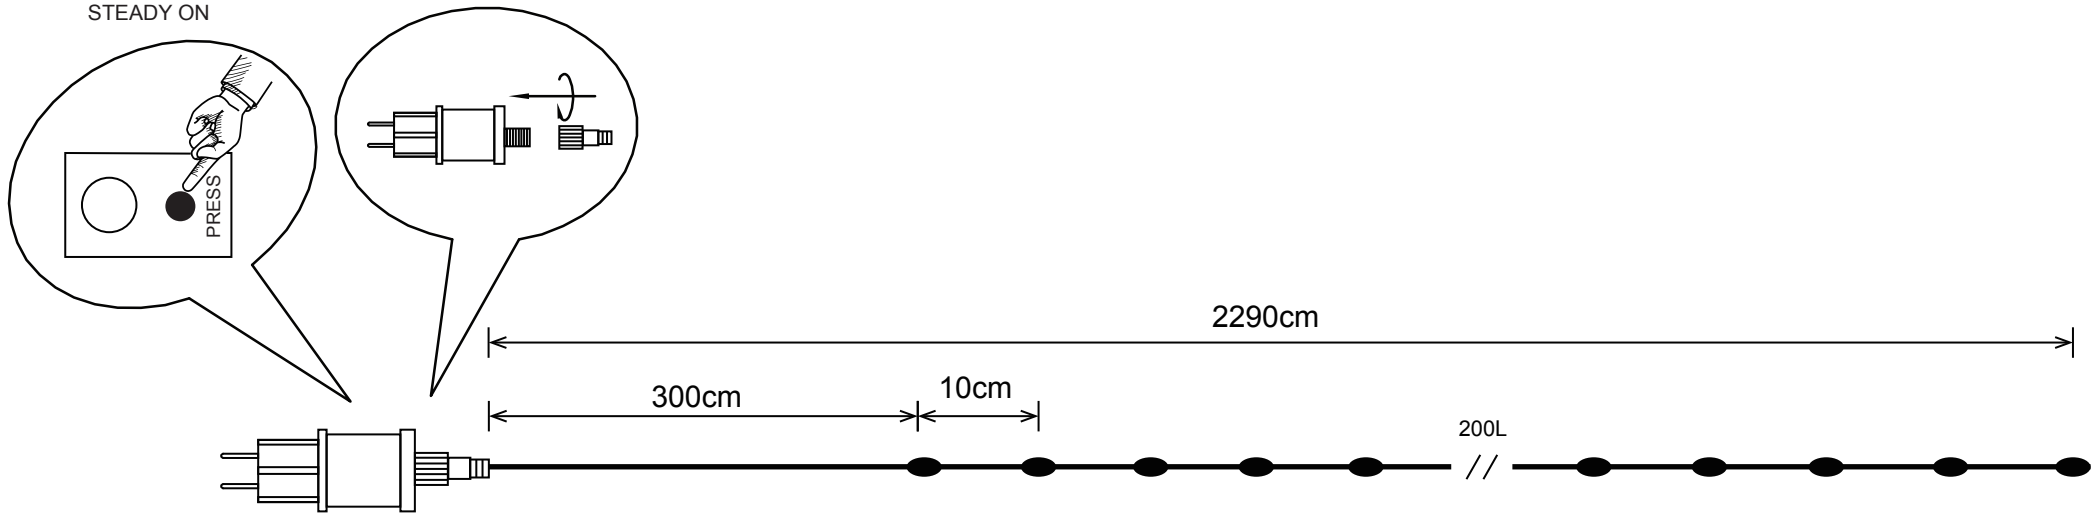

GLOBO

LIGHTING

www.globo-lighting.com

29898-200RGB

COMBINATION
IN WAVES
SEQUENTIAL
SLO-GLO
CHASING/FLASH
SLOW FADE
TWINKLE/FLASH
STEADY ON

GLOBO Handels GmbH
Gewerbestr. 3
A-9184 Sankt Peter
Austria