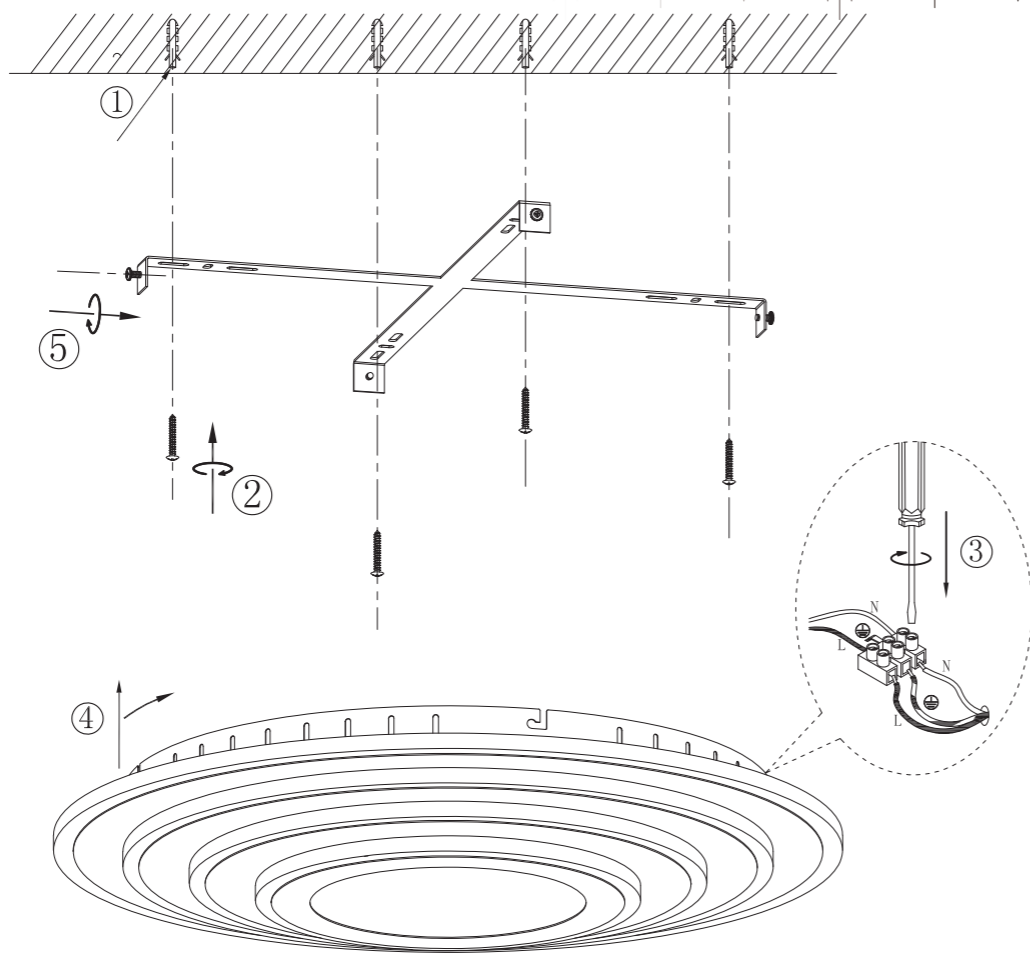

## 48544-60SH

smart voice control 

B

- colour change
- incl.
- dimmable
- night light
- LED
- memory function

smart APP control

free APP

compatible with Alexa  Powered By    
 compatible with Google Assistant  Intelligence Inside