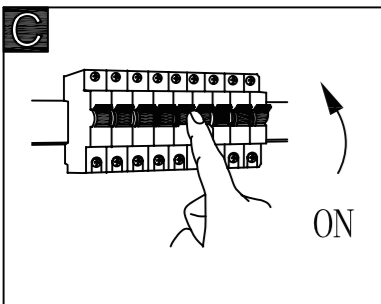

## 48544-60SH

smart voice control 

B

- colour change
- incl.
- dimmable
- night light
- LED
- memory function

smart APP control

free APP

compatible with Alexa  Powered By    
 compatible with Google Assistant  Intelligence Inside