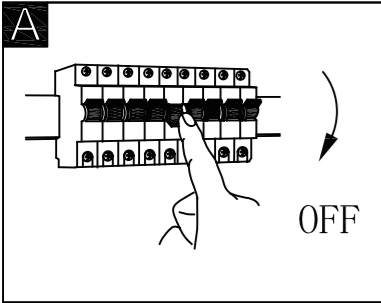

## 48544-60SH

smart voice control 

B

- colour change
- incl.
- dimmable
- night light
- LED
- memory function

smart APP control

free APP

compatible with Alexa  Powered By    
 compatible with Google Assistant  Intelligence Inside