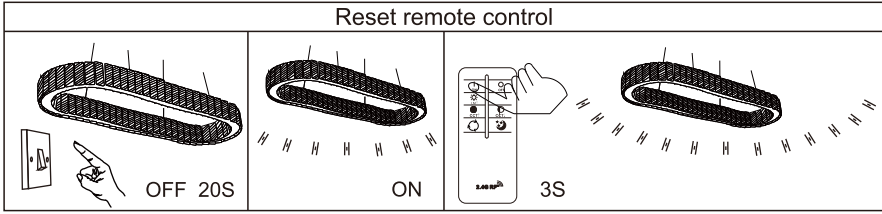

memory function

4000 K **3** 6000 K
LIGHT STEPS
2700K

2700K-6000K

night light

dimmable

ON
LM ↑
6000K

colour fixing

incl.

many light steps

many steps

Night light → 2700K
6000K ← 4000K

ON

LM ↑

6000K

OFF

LM ↓

2700K

Night light

GLOBO Handels GmbH
Gewerbestr. 3
A-9184 Sankt Peter
AUSTRIA