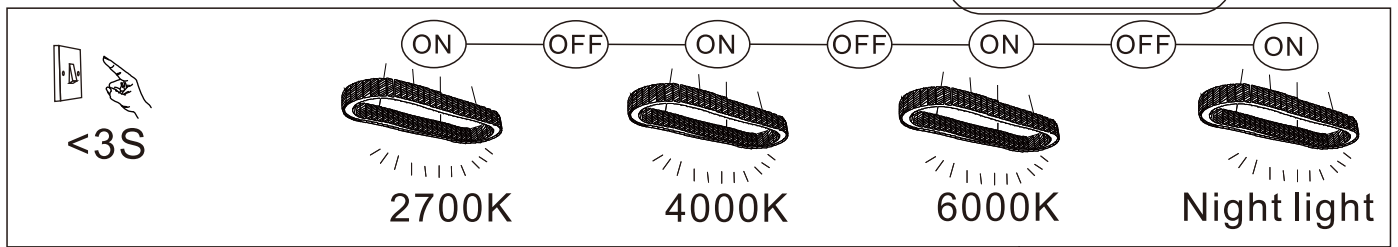

memory function

4000 K **3** 6000 K
LIGHT STEPS
2700K

2700K-6000K

night light

dimmable

ON
LM ↑
6000K

colour fixing

incl.

many light steps

many steps

Night light → 2700K
6000K ← 4000K

ON

LM ↑

6000K

OFF

LM ↓

2700K

Night light

GLOBO Handels GmbH
Gewerbestr. 3
A-9184 Sankt Peter
AUSTRIA