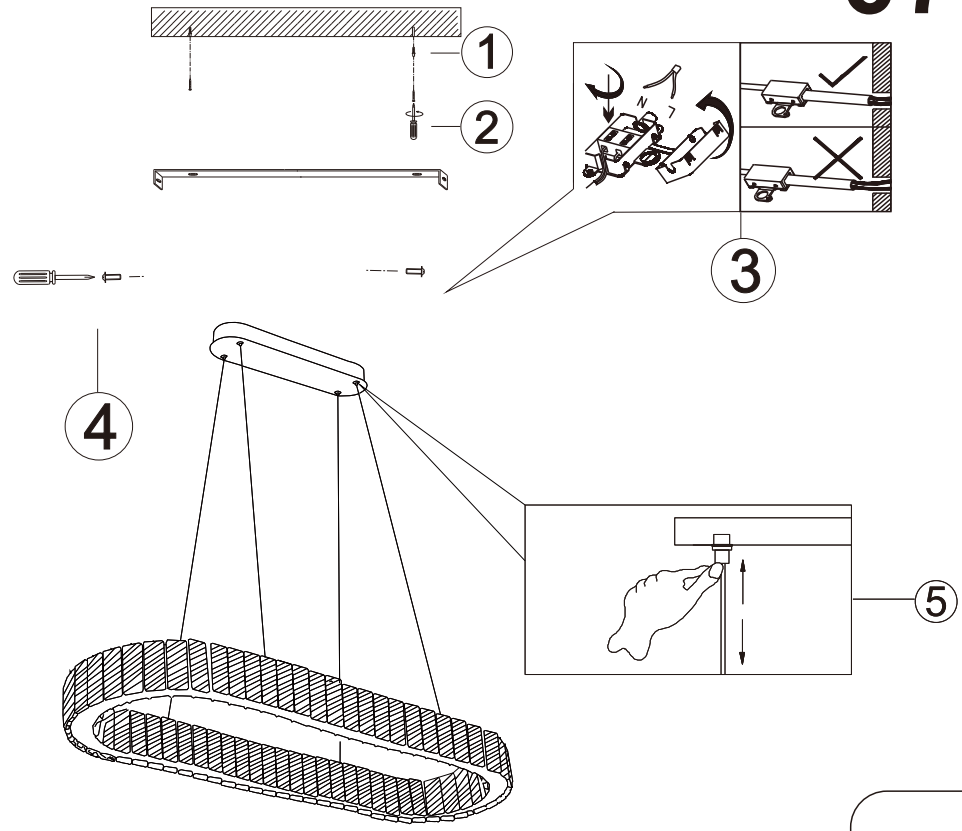

LED MAX 58W 35V 220-240V~ 50/60Hz	
Frequency Bandwidth	Maximal radiation transmitting power
2410-2475MHz	-0.7dBm

GLOBO

LIGHTING

www.globo-lighting.com

67162-58

B

memory function

4000 K **3** 6000 K
LIGHT STEPS
2700K

2700K-6000K

night light

dimmable

ON
LM ↑
6000K

colour fixing

incl.

many light steps

many steps

Night light → 2700K
6000K ← 4000K

ON

LM ↑

6000K

OFF

LM ↓

2700K

Night light

GLOBO Handels GmbH
Gewerbestr. 3
A-9184 Sankt Peter
AUSTRIA