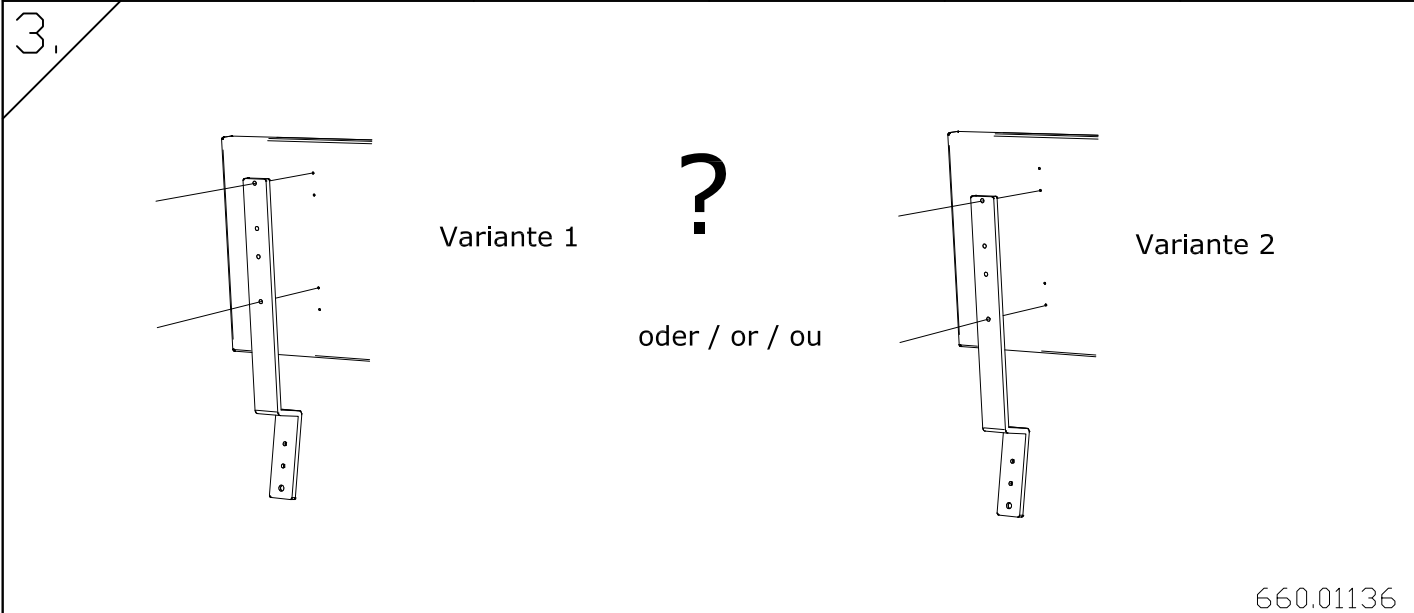

E x2

630.09942

Z x1

631.10000

1.

660.01136

F ×4 	D ×4 M8×20  631.87200
---	---

G ×1 	H ×2  790.010	I ×4 PH 5×25  631.16500	K ×2 M8×25  631.10600	L ×2 SK 5×25  631.32100
---	--	---	---	---

Variante A: 90/100cm - 180/200cm

Variante B: 120/140/160cm

bei Breiten ab 160cm  
for widths from 160cm  
à partir des dimensions 160cm  
della misura 160cm

M x2

790.023

N x2

D x6  
M8x20

631.87200