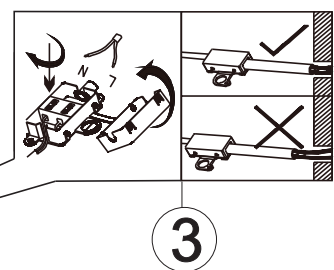

LED MAX 69W 35V 220-240V~ 50/60Hz	
Frequency Bandwidth	Maximal radiation transmitting power
2410-2475MHz	-0.7dBm

GLOBO
LIGHTING
www.globo-lighting.com

67340C
67340G

- memory function
- 4000K 3 LIGHT STEPS 6000K 2700K
- 2700K-6000K
- night light
- dimmable
- colour fixing
- incl. remote control
- many light steps
- many steps