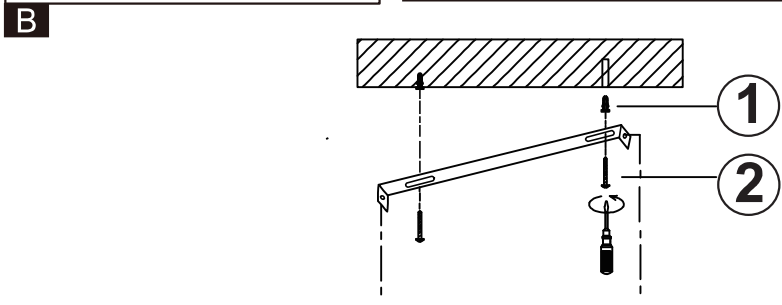

LED MAX 69W 35V 220-240V~ 50/60Hz	
Frequency Bandwidth	Maximal radiation transmitting power
2410-2475MHz	-0.7dBm

GLOBO
LIGHTING
www.globo-lighting.com

67340C
67340G

- memory function
- 4000K 3 LIGHT STEPS 6000K 2700K
- 2700K-6000K
- night light
- dimmable
- colour fixing
- incl. remote control
- many light steps
- many steps