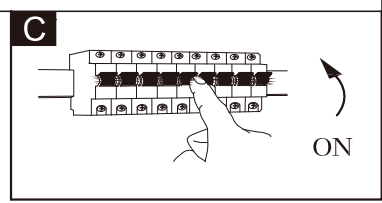

LED MAX 69W 35V 220-240V~ 50/60Hz	
Frequency Bandwidth	Maximal radiation transmitting power
2410-2475MHz	-0.7dBm

GLOBO
LIGHTING
www.globo-lighting.com

67340C
67340G

- memory function
- 4000K 3 LIGHT STEPS 6000K 2700K
- 2700K-6000K
- night light
- dimmable
- colour fixing
- incl. remote control
- many light steps
- many steps

GLOBO Handels GmbH
Gewerbestr. 3
A-9184 Sankt Peter
Austria
www.globo-lighting.com
office@globo-lighting.com