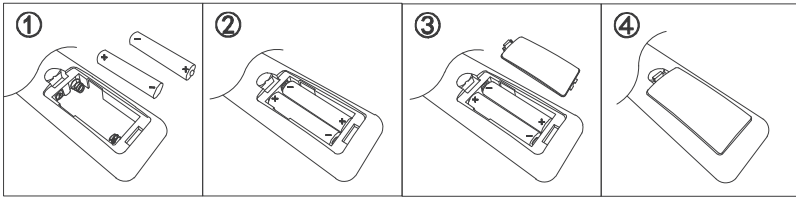

BATTERY DATA

2xAAA Super Heavy Duty Battery*incl.

*Manufacturer: Shenzhen GMCELL TECHNOLOGY CO.,LTD

Address: G Building,Hualian Panorama International Building,27 District,
Bao'an, Shenzhen,China

Model:R03P UM-4 1.5V

SAFETY INSTRUCTIONS