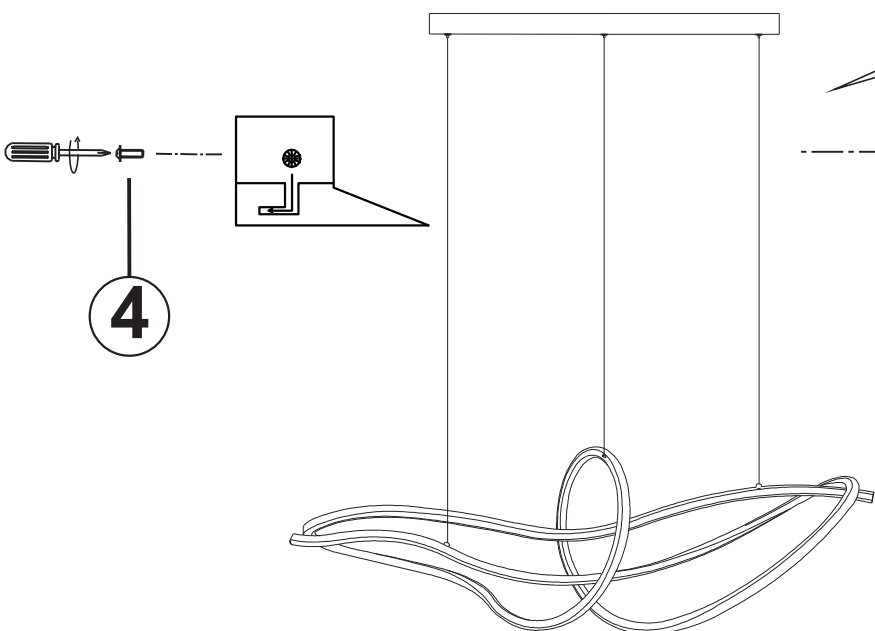

LED MAX 69W 35V 220-240V~ 50/60Hz	
Frequency Bandwidth	Maximal radiation transmitting power
2410-2475MHz	-0.7dBm

GLOBO
LIGHTING
www.globo-lighting.com

67340C
67340G

- memory function
- 4000K 3 LIGHT STEPS 6000K 2700K
- 2700K-6000K
- night light
- dimmable
- colour fixing
- incl. remote control
- many light steps
- many steps

GLOBO Handels GmbH
Gewerbestr. 3
A-9184 Sankt Peter
Austria
www.globo-lighting.com
office@globo-lighting.com

Battery: 2 x AAA 1.5V

BATTERY DATA

2xAAA Super Heavy Duty Battery*incl.

*Manufacturer: Shenzhen GMCELL TECHNOLOGY CO.,LTD

Address: G Building,Hualian Panorama International Building,27 District,
Bao'an, Shenzhen,China

Model:R03P UM-4 1.5V

SAFETY INSTRUCTIONS