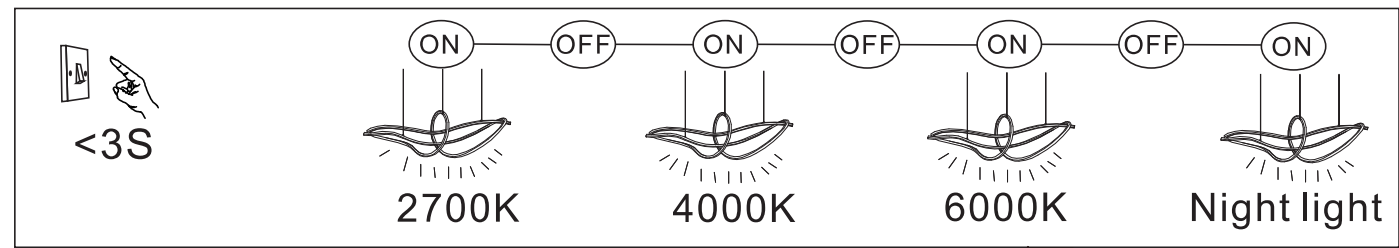

LED MAX 69W 35V 220-240V~ 50/60Hz	
Frequency Bandwidth	Maximal radiation transmitting power
2410-2475MHz	-0.7dBm

GLOBO
LIGHTING
www.globo-lighting.com

67340C
67340G

- memory function
- 4000K 3 LIGHT STEPS 6000K 2700K
- 2700K-6000K
- night light
- dimmable
- colour fixing
- incl. remote control
- many light steps
- many steps