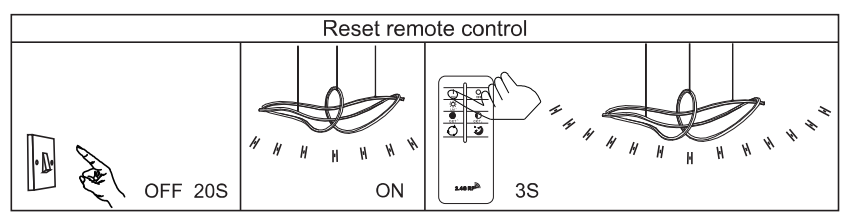

LED MAX 69W 35V 220-240V~ 50/60Hz	
Frequency Bandwidth	Maximal radiation transmitting power
2410-2475MHz	-0.7dBm

GLOBO
LIGHTING
www.globo-lighting.com

67340C
67340G

- memory function
- 4000K 3 LIGHT STEPS 6000K 2700K
- 2700K-6000K
- night light
- dimmable
- colour fixing
- incl. remote control
- many light steps
- many steps