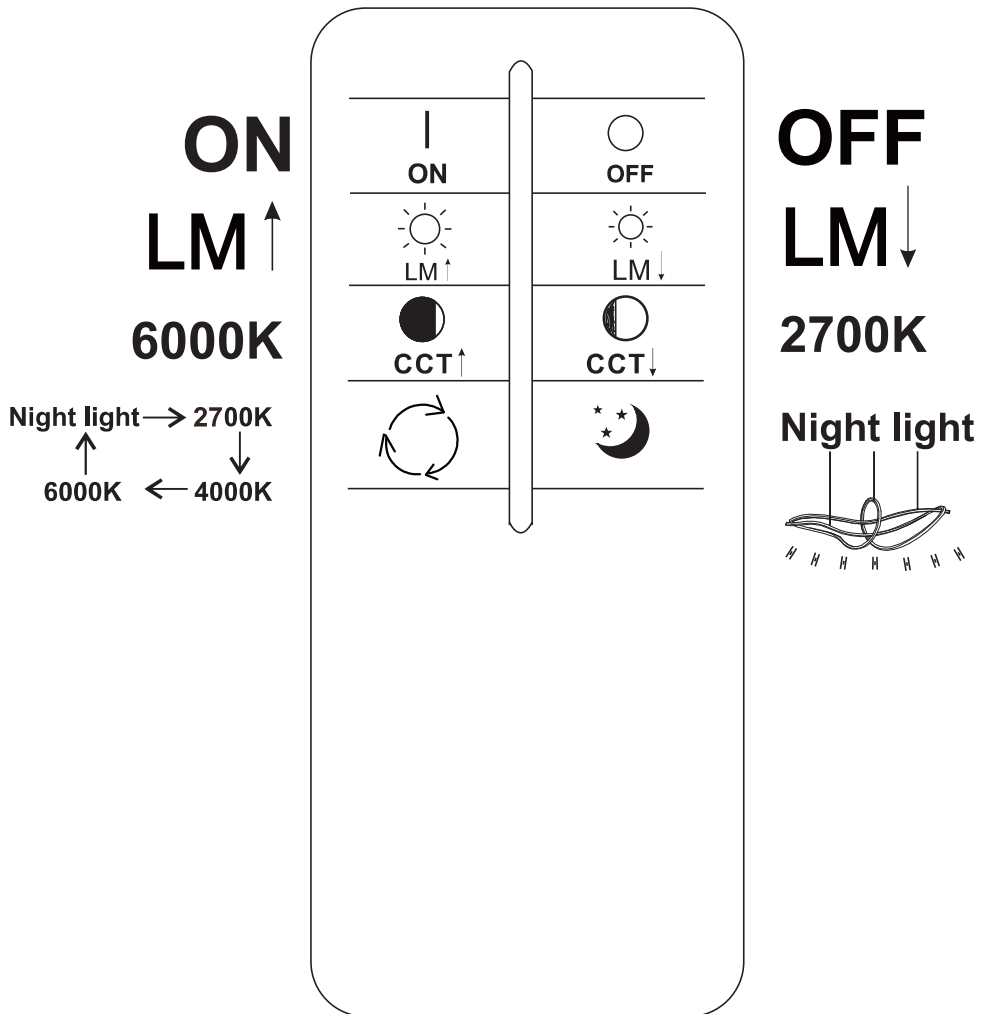

LED MAX 69W 35V 220-240V~ 50/60Hz	
Frequency Bandwidth	Maximal radiation transmitting power
2410-2475MHz	-0.7dBm

GLOBO
LIGHTING
www.globo-lighting.com

67340C
67340G

- memory function
- 4000K 3 LIGHT STEPS 6000K 2700K
- 2700K-6000K
- night light
- dimmable
- colour fixing
- incl. remote control
- many light steps
- many steps

GLOBO Handels GmbH
Gewerbestr. 3
A-9184 Sankt Peter
Austria
www.globo-lighting.com
office@globo-lighting.com

Battery: 2 x AAA 1.5V

BATTERY DATA

2xAAA Super Heavy Duty Battery*incl.

*Manufacturer: Shenzhen GMCELL TECHNOLOGY CO.,LTD