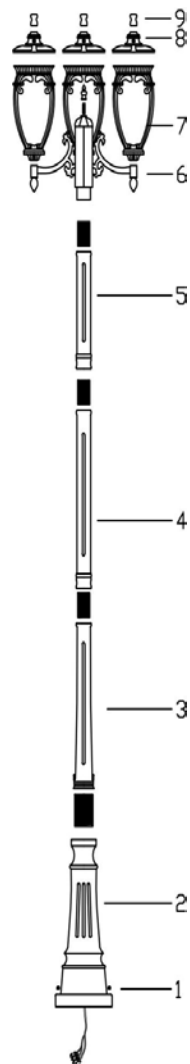

Instruction

O414FL-03BZ

Model: O414FL-03BZ
Collection: Outdoor
Fleur
Recessed