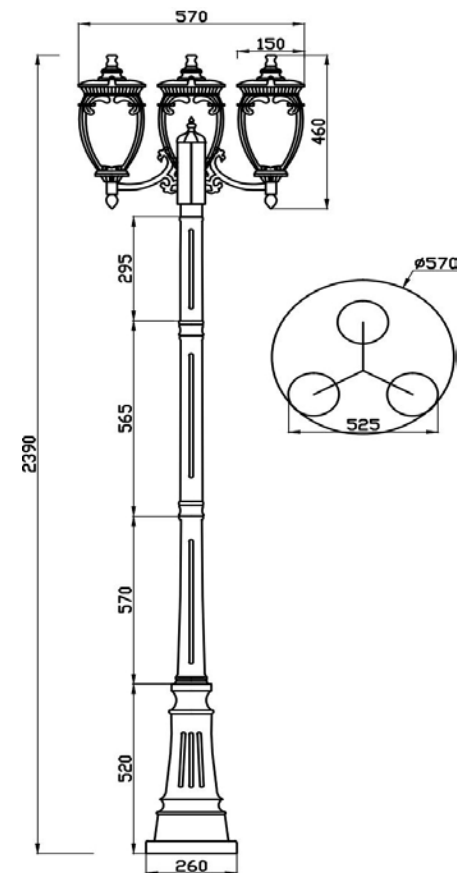

Instruction

O414FL-03BZ

Model: O414FL-03BZ
Collection: Outdoor
Fleur
Recessed