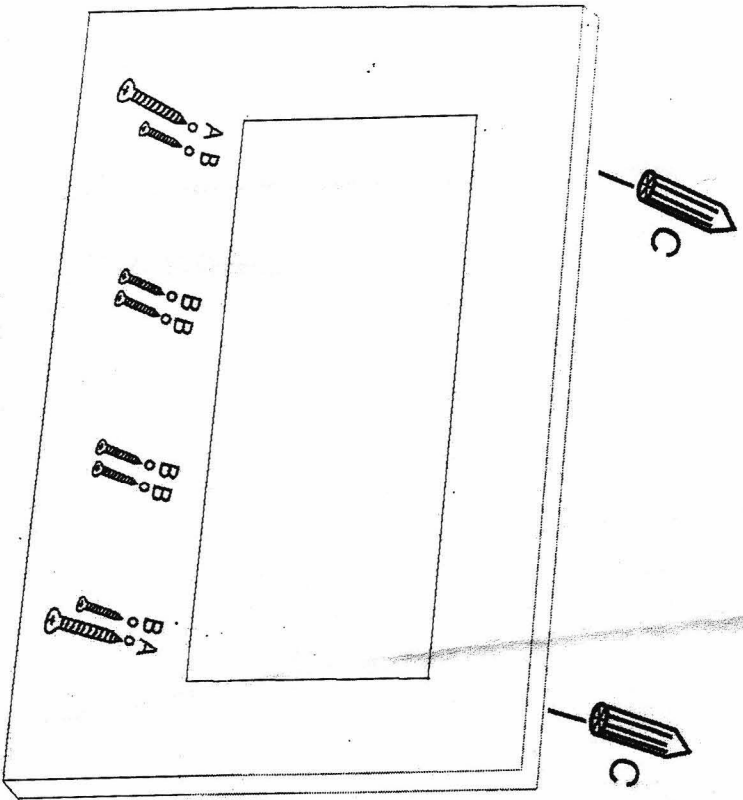

Assemble Instructions

HOOK X 4	A X 2
	B X 6
	C X 2

ITEM NO.: 89940
SIZE: 80X52X2.2 CM