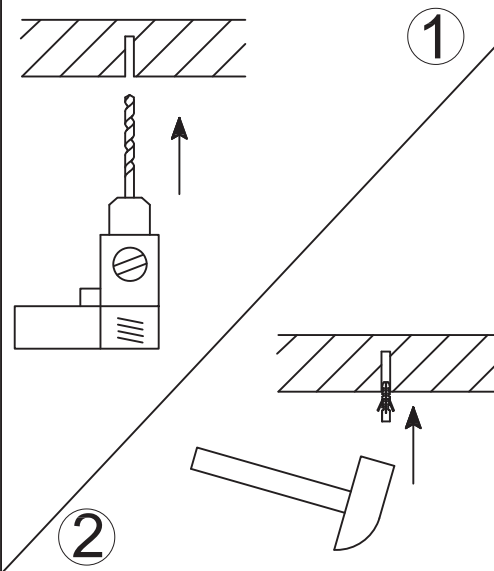

Fischer & Honsel GmbH
Graf-Gottfried-Str. 111
D-59755 Arnsberg
+49 (0) 2932 - 989 - 0
www.fischer-honsel.de
info@fischer-honsel.de

4

6

7

V002283

8